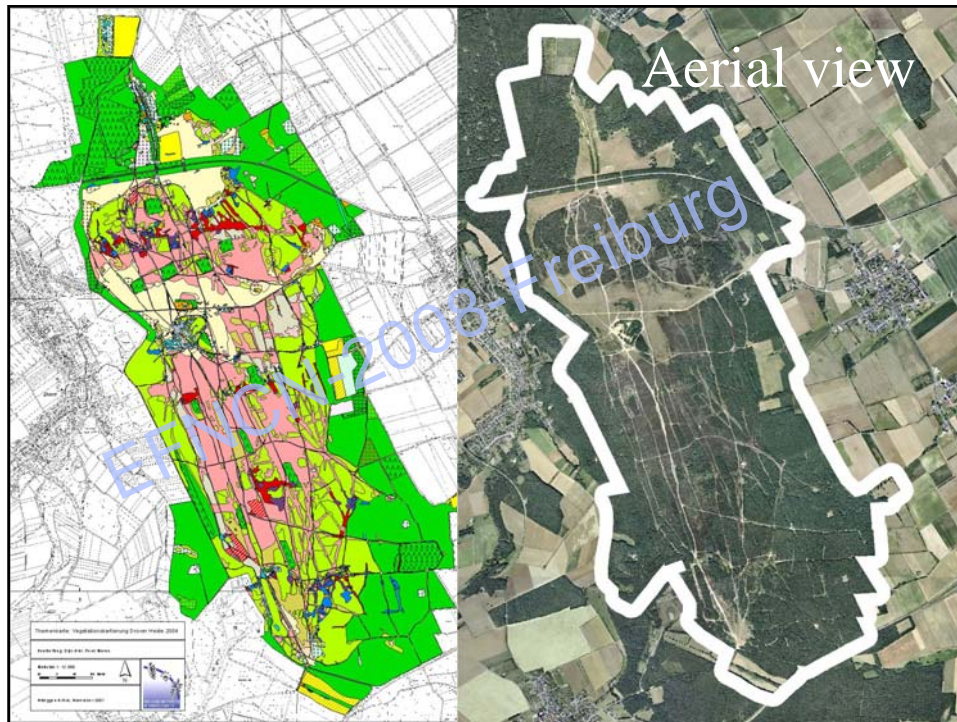

## Statistics

- overall 680 ha reserve
- nearly 150 ha heathland on clay (not sand)
- 100 ha poor grassland
- surrounded by wooden belt

**Young heath in high density**